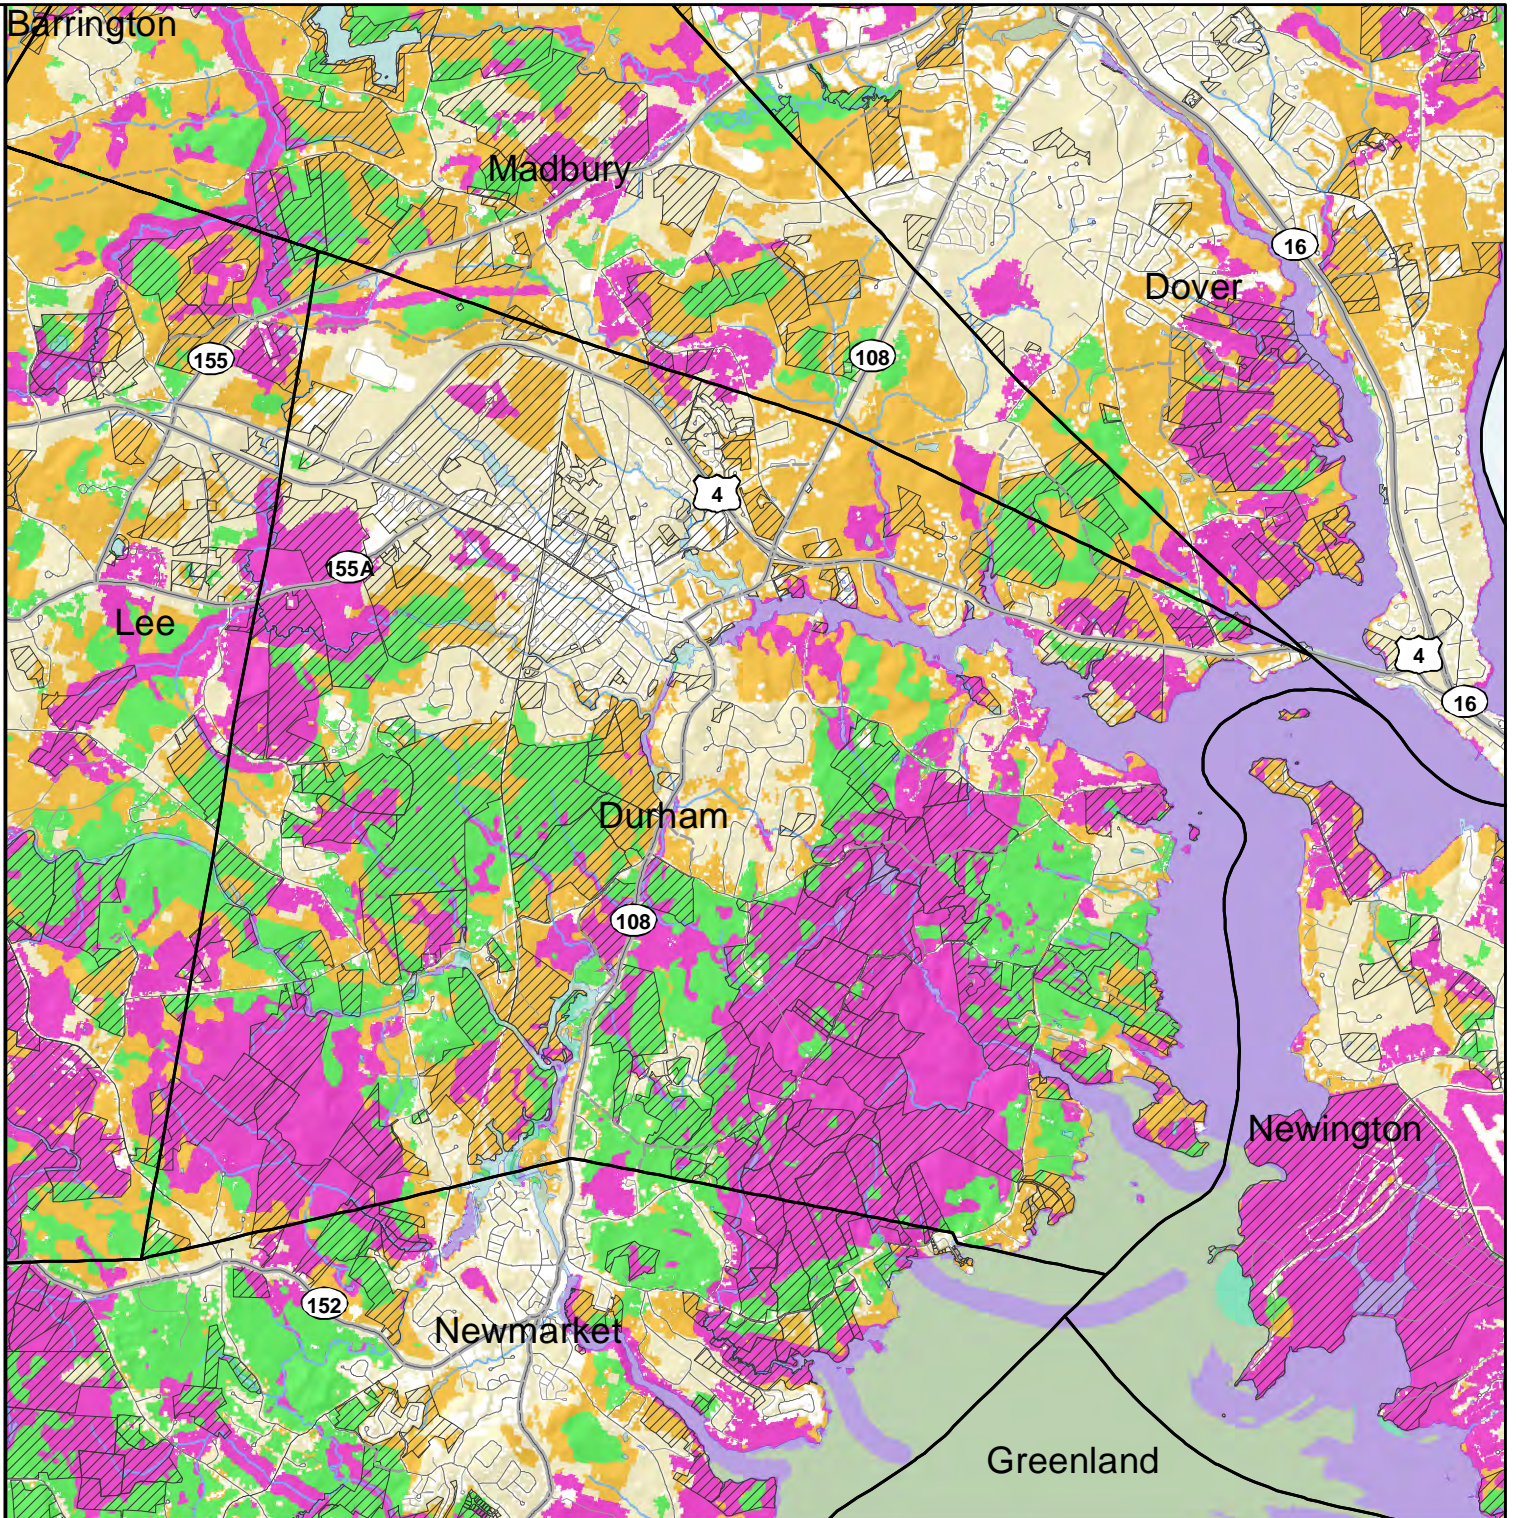

# 2020 HIGHEST RANKED WILDLIFE HABITAT BY ECOLOGICAL CONDITION

-  Highest Ranked Habitat in New Hampshire
-  Highest Ranked Habitat in the Biological Region
- Biological region = TNC ecoregional subsection for terrestrial habitats or Aquatic Resource Mitigation region for wetlands and floodplain forest.
-  Supporting Landscapes
-  Conservation or public

Base map data provided by NH GRANIT at UNH May 2020. Intended for planning use only.

Sept. 2015, spatial data Apr. 2020

0 1.5 3 Kilometers

0 1 2 Miles