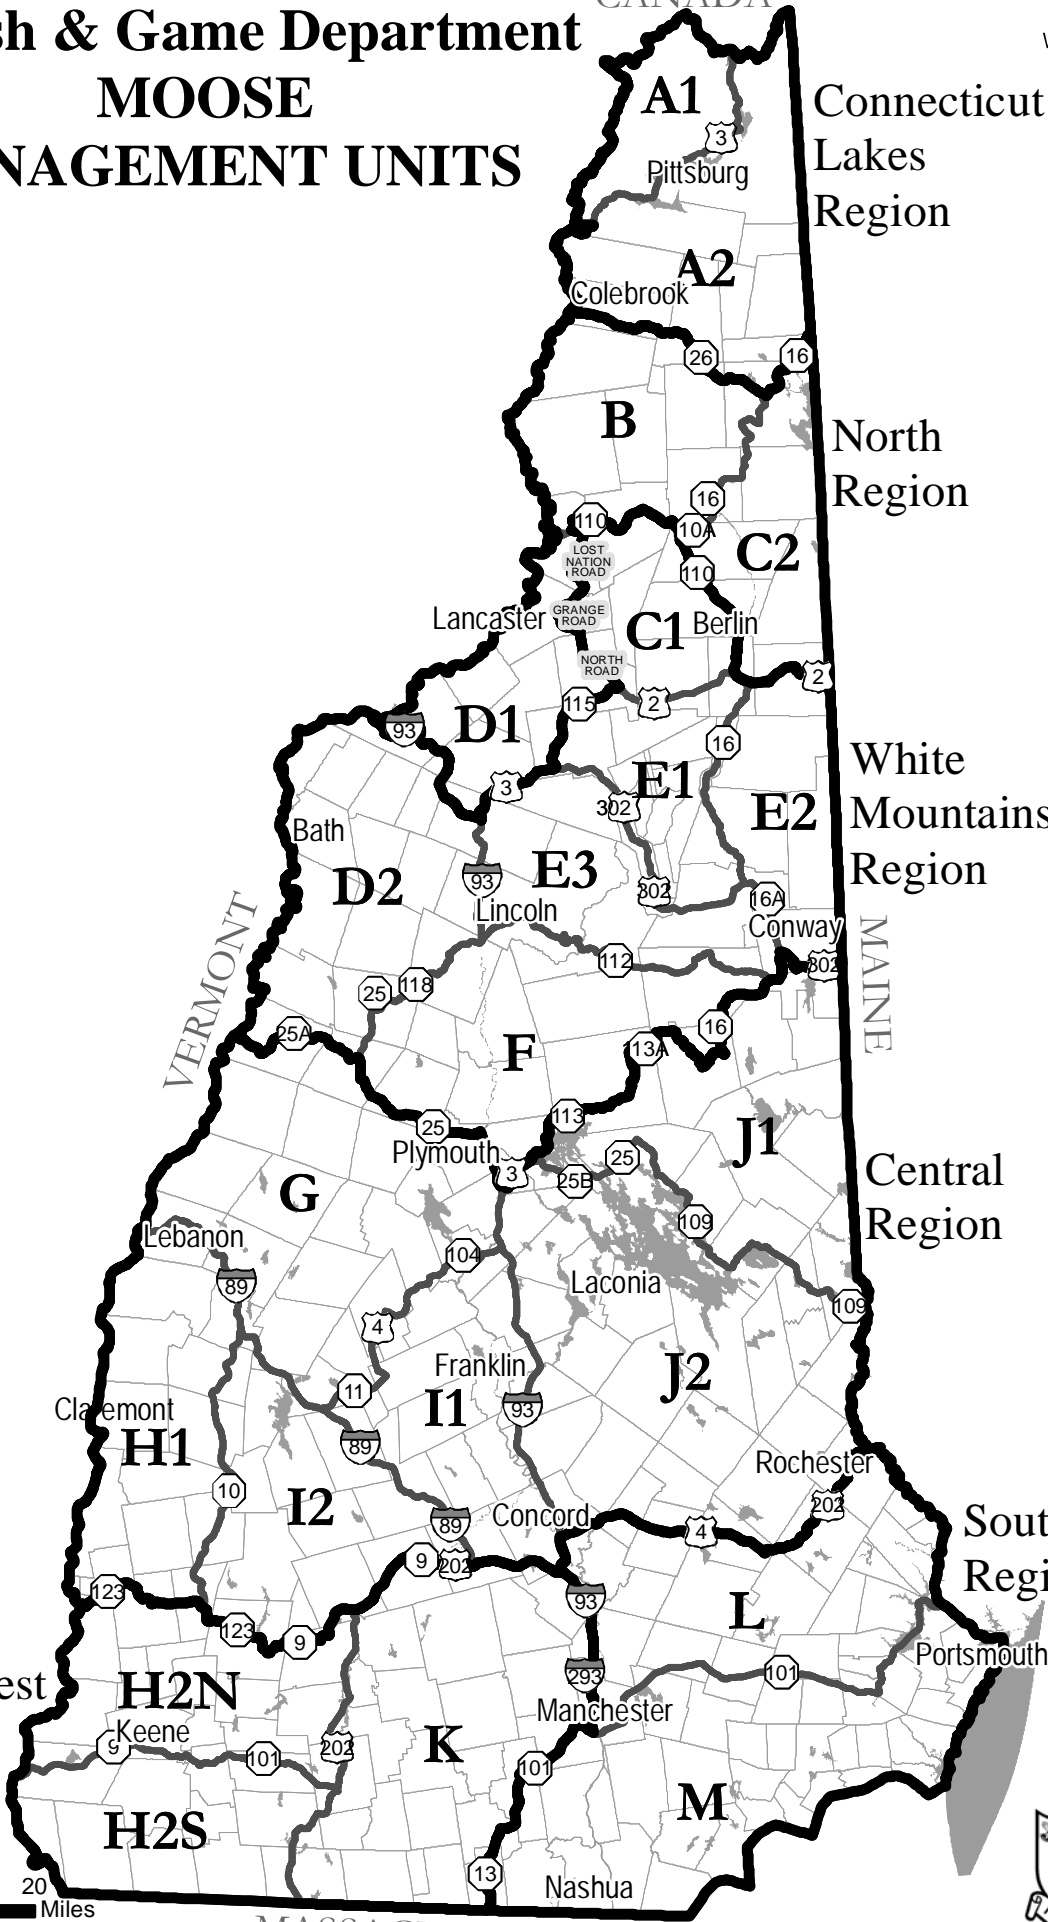

# NH Fish & Game Department MOOSE MANAGEMENT UNITS

CANADA

Connecticut  
Lakes  
Region

North  
Region

White  
Mountains  
Region

Central  
Region

Southeast  
Region

Southwest  
Region

VERMONT

MAINE

MASSACHUSETTS

0 10 20 Miles  
Map prepared February 2021