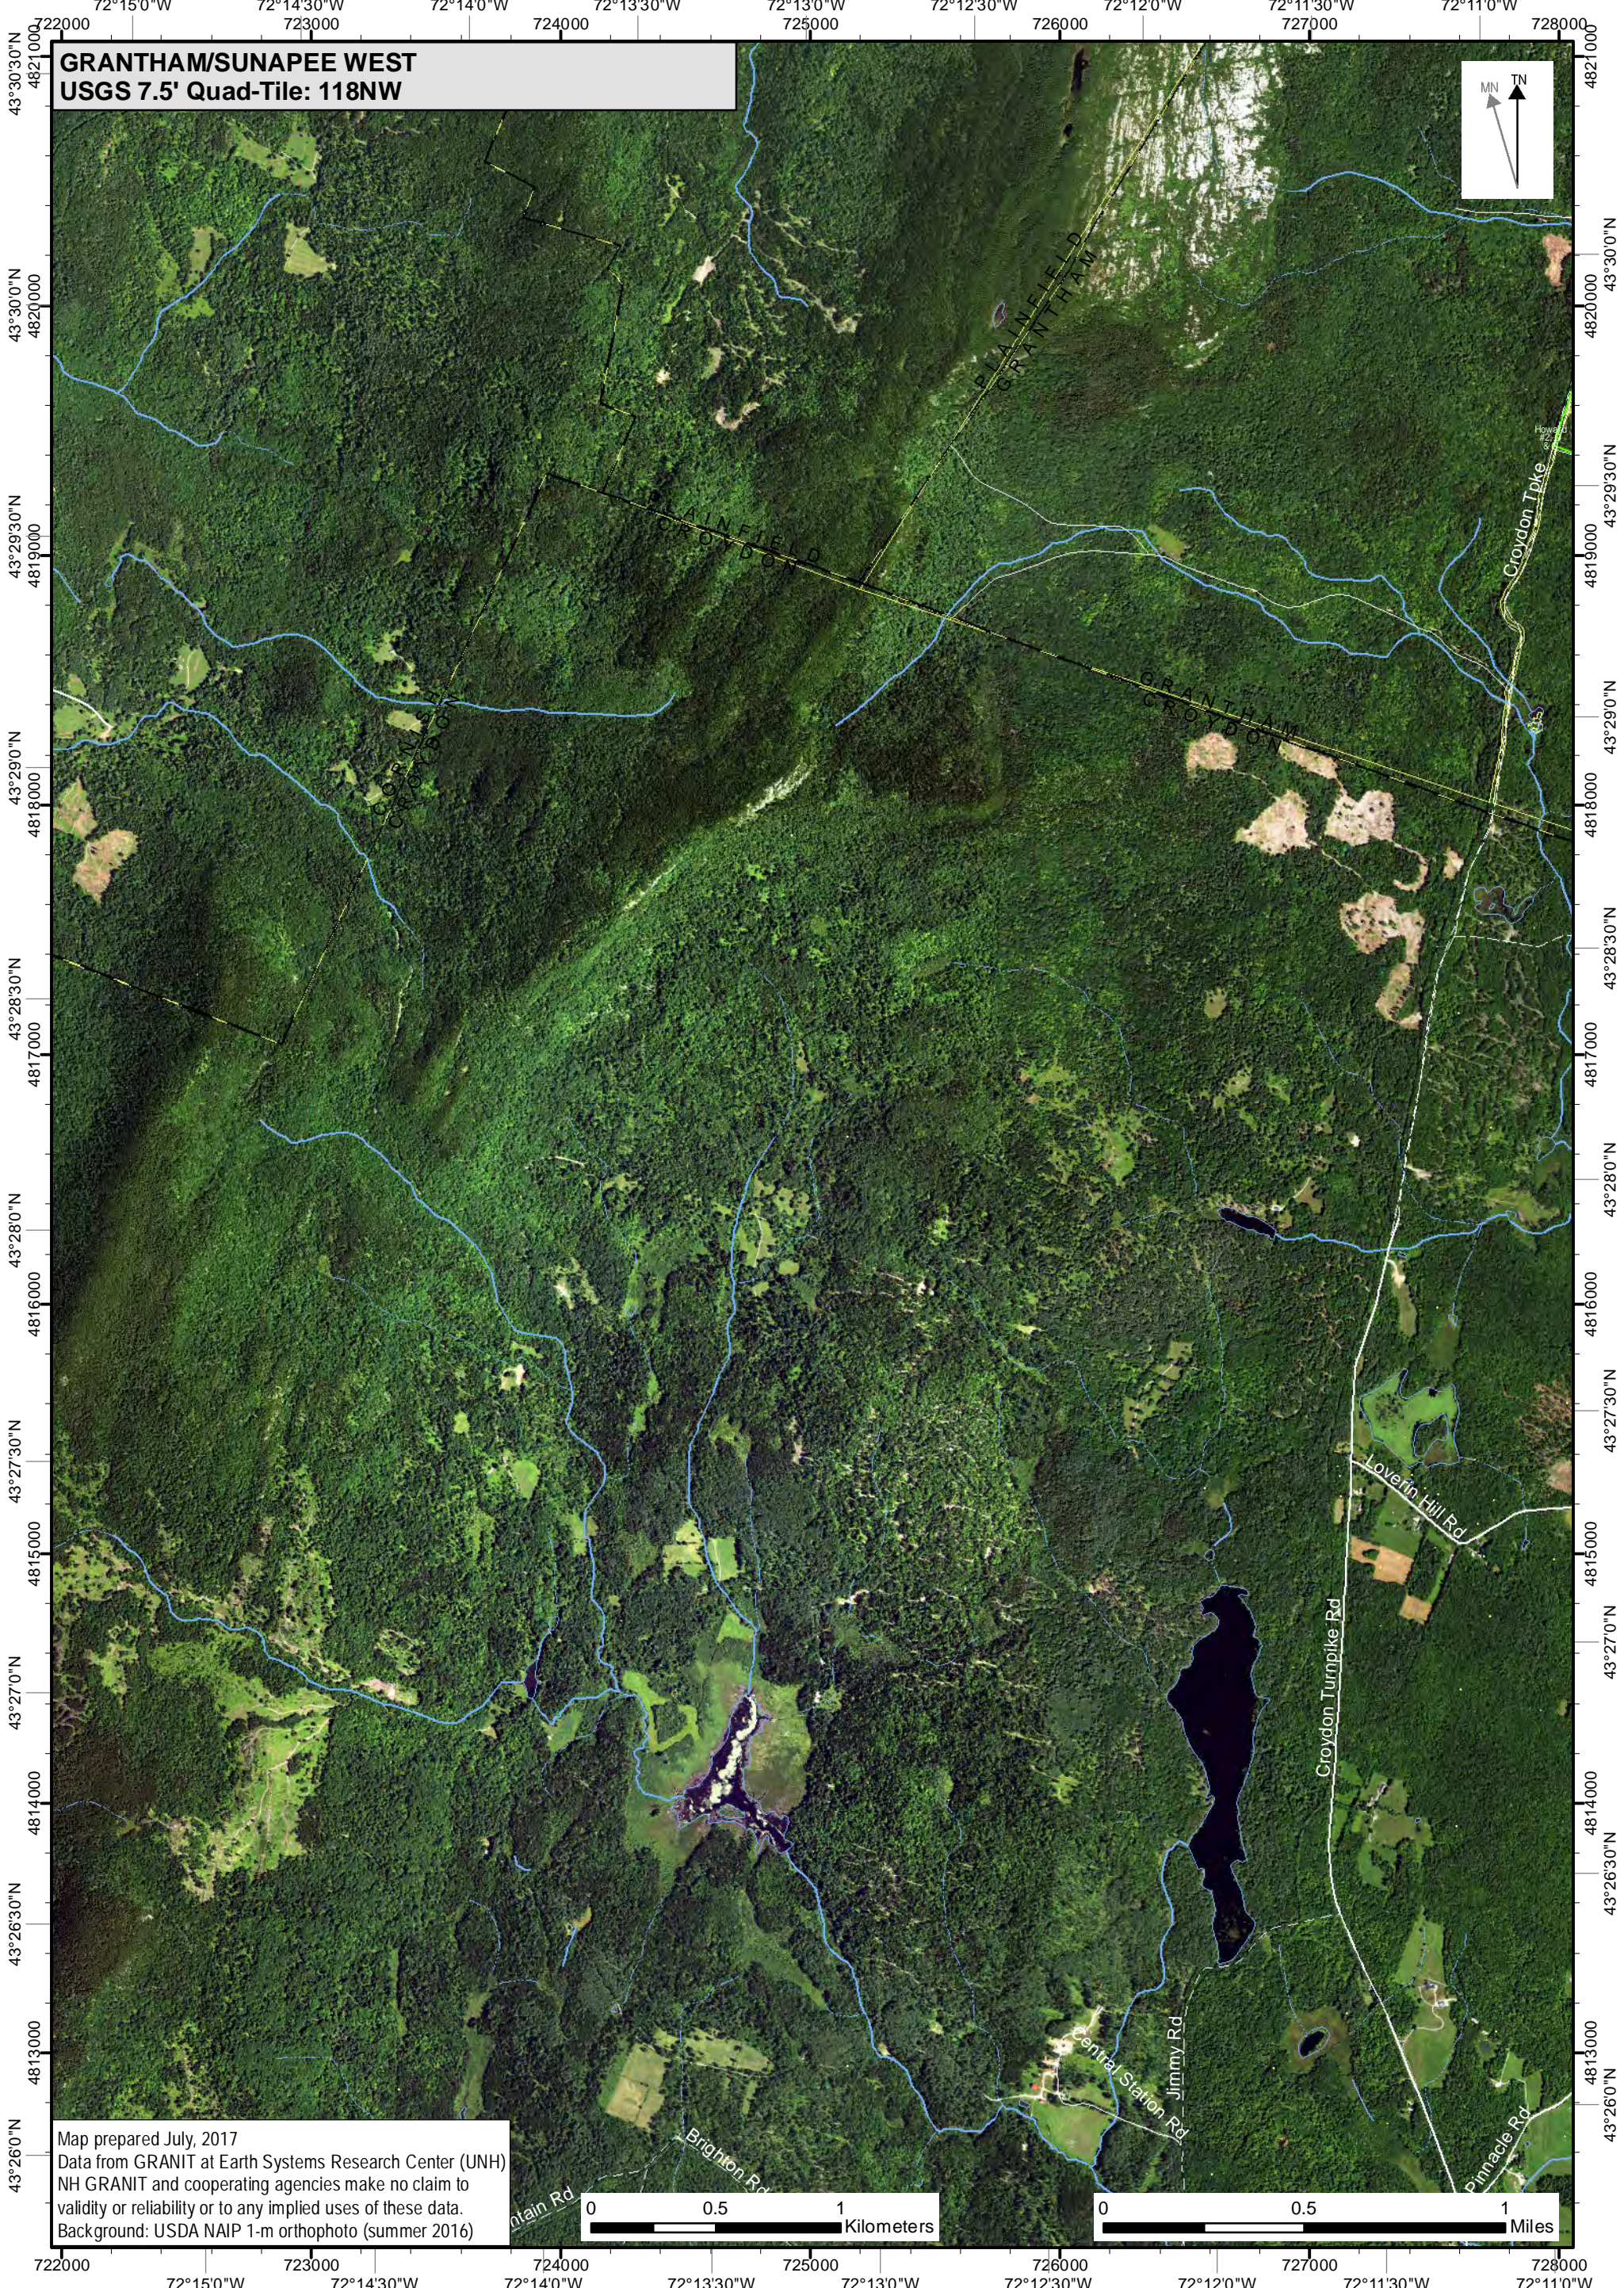

72°15'0"W 72°14'30"W 72°14'0"W 72°13'30"W 72°13'0"W 72°12'30"W 72°12'0"W 72°11'30"W 72°11'0"W
722000 723000 724000 725000 726000 727000 728000
43°30'30"N
GRANTHAM/SUNAPEE WEST
USGS 7.5' Quad-Tile: 118NW

Map prepared July, 2017
Data from GRANIT at Earth Systems Research Center (UNH)
NH GRANIT and cooperating agencies make no claim to
validity or reliability or to any implied uses of these data.
Background: USDA NAIP 1-m orthophoto (summer 2016)

722000 723000 724000 725000 726000 727000 728000
72°15'0"W 72°14'30"W 72°14'0"W 72°13'30"W 72°13'0"W 72°12'30"W 72°12'0"W 72°11'30"W 72°11'0"W