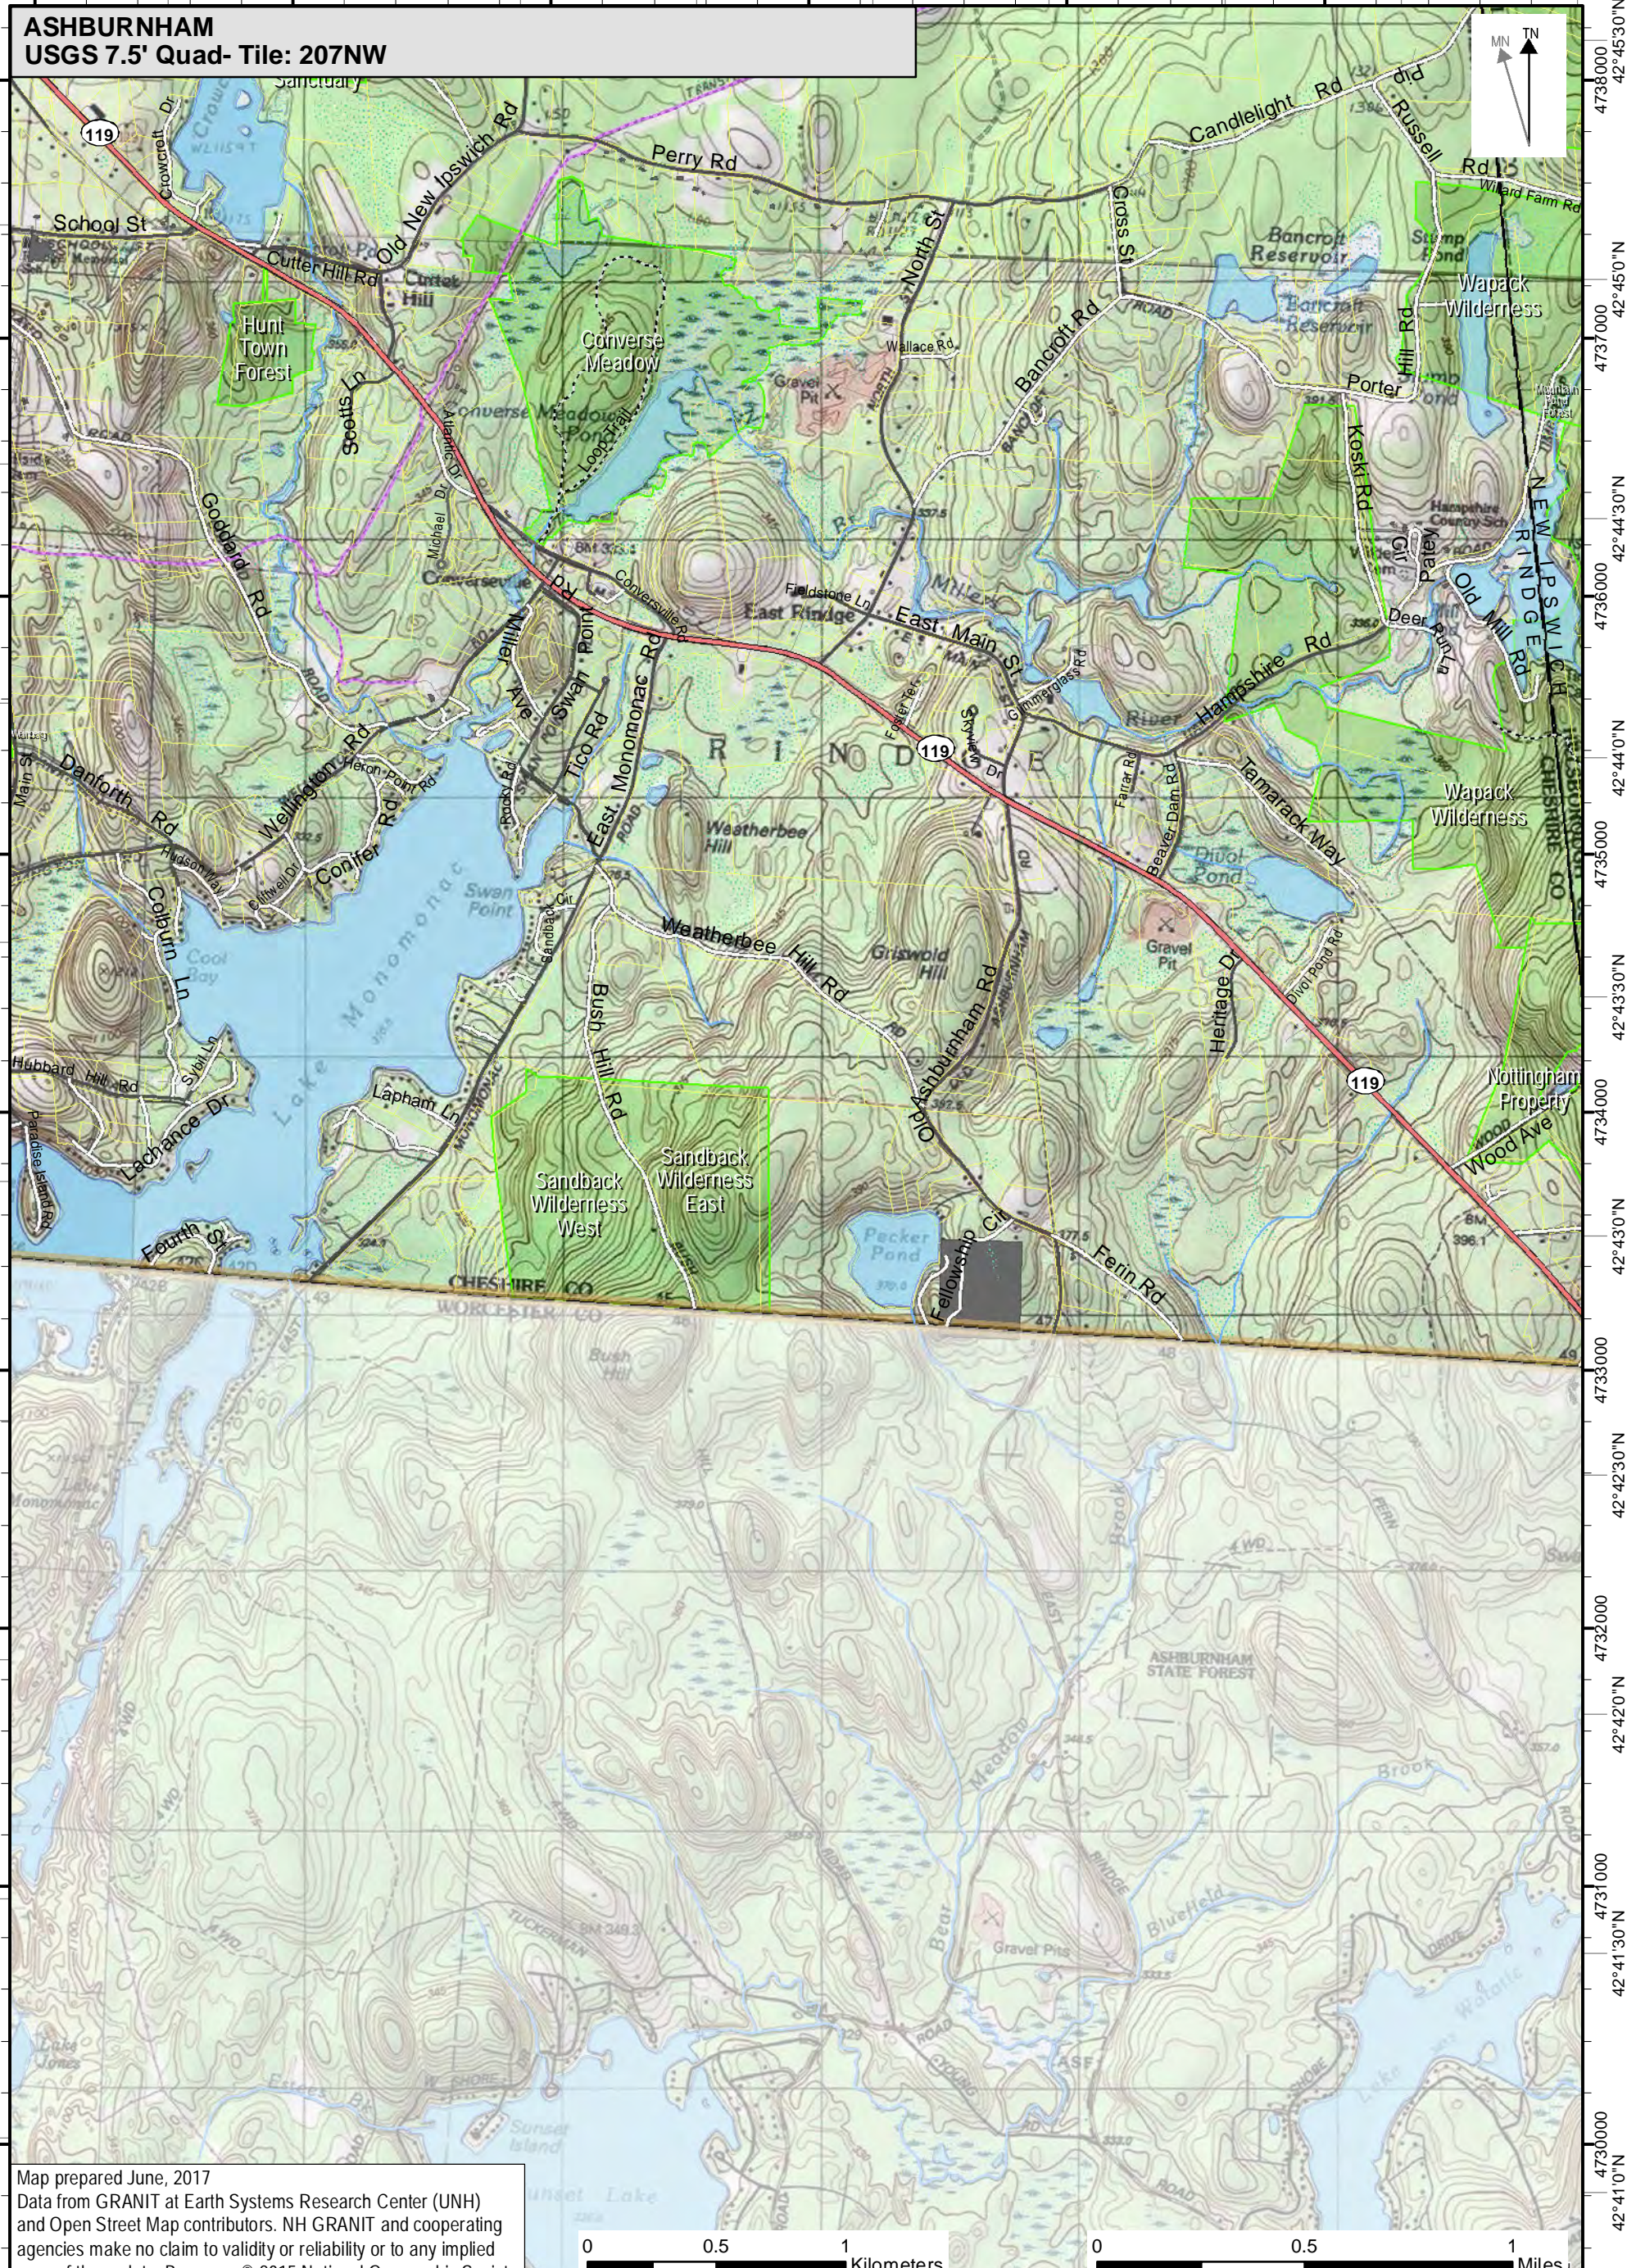

254000 72°0'0"W 71°59'30"W 71°59'0"W 71°58'30"W 71°58'0"W 71°57'30"W 71°57'0"W 71°56'30"W 71°56'0"W

**ASHBURNHAM**  
USGS 7.5' Quad- Tile: 207NW

Map prepared June, 2017  
Data from GRANIT at Earth Systems Research Center (UNH)  
and Open Street Map contributors. NH GRANIT and cooperating  
agencies make no claim to validity or reliability or to any implied  
uses of these data. Basemap © 2015 National Geographic Society

254000 72°0'0"W 71°59'30"W 71°59'0"W 71°58'30"W 71°58'0"W 71°57'30"W 71°57'0"W 71°56'30"W 71°56'0"W