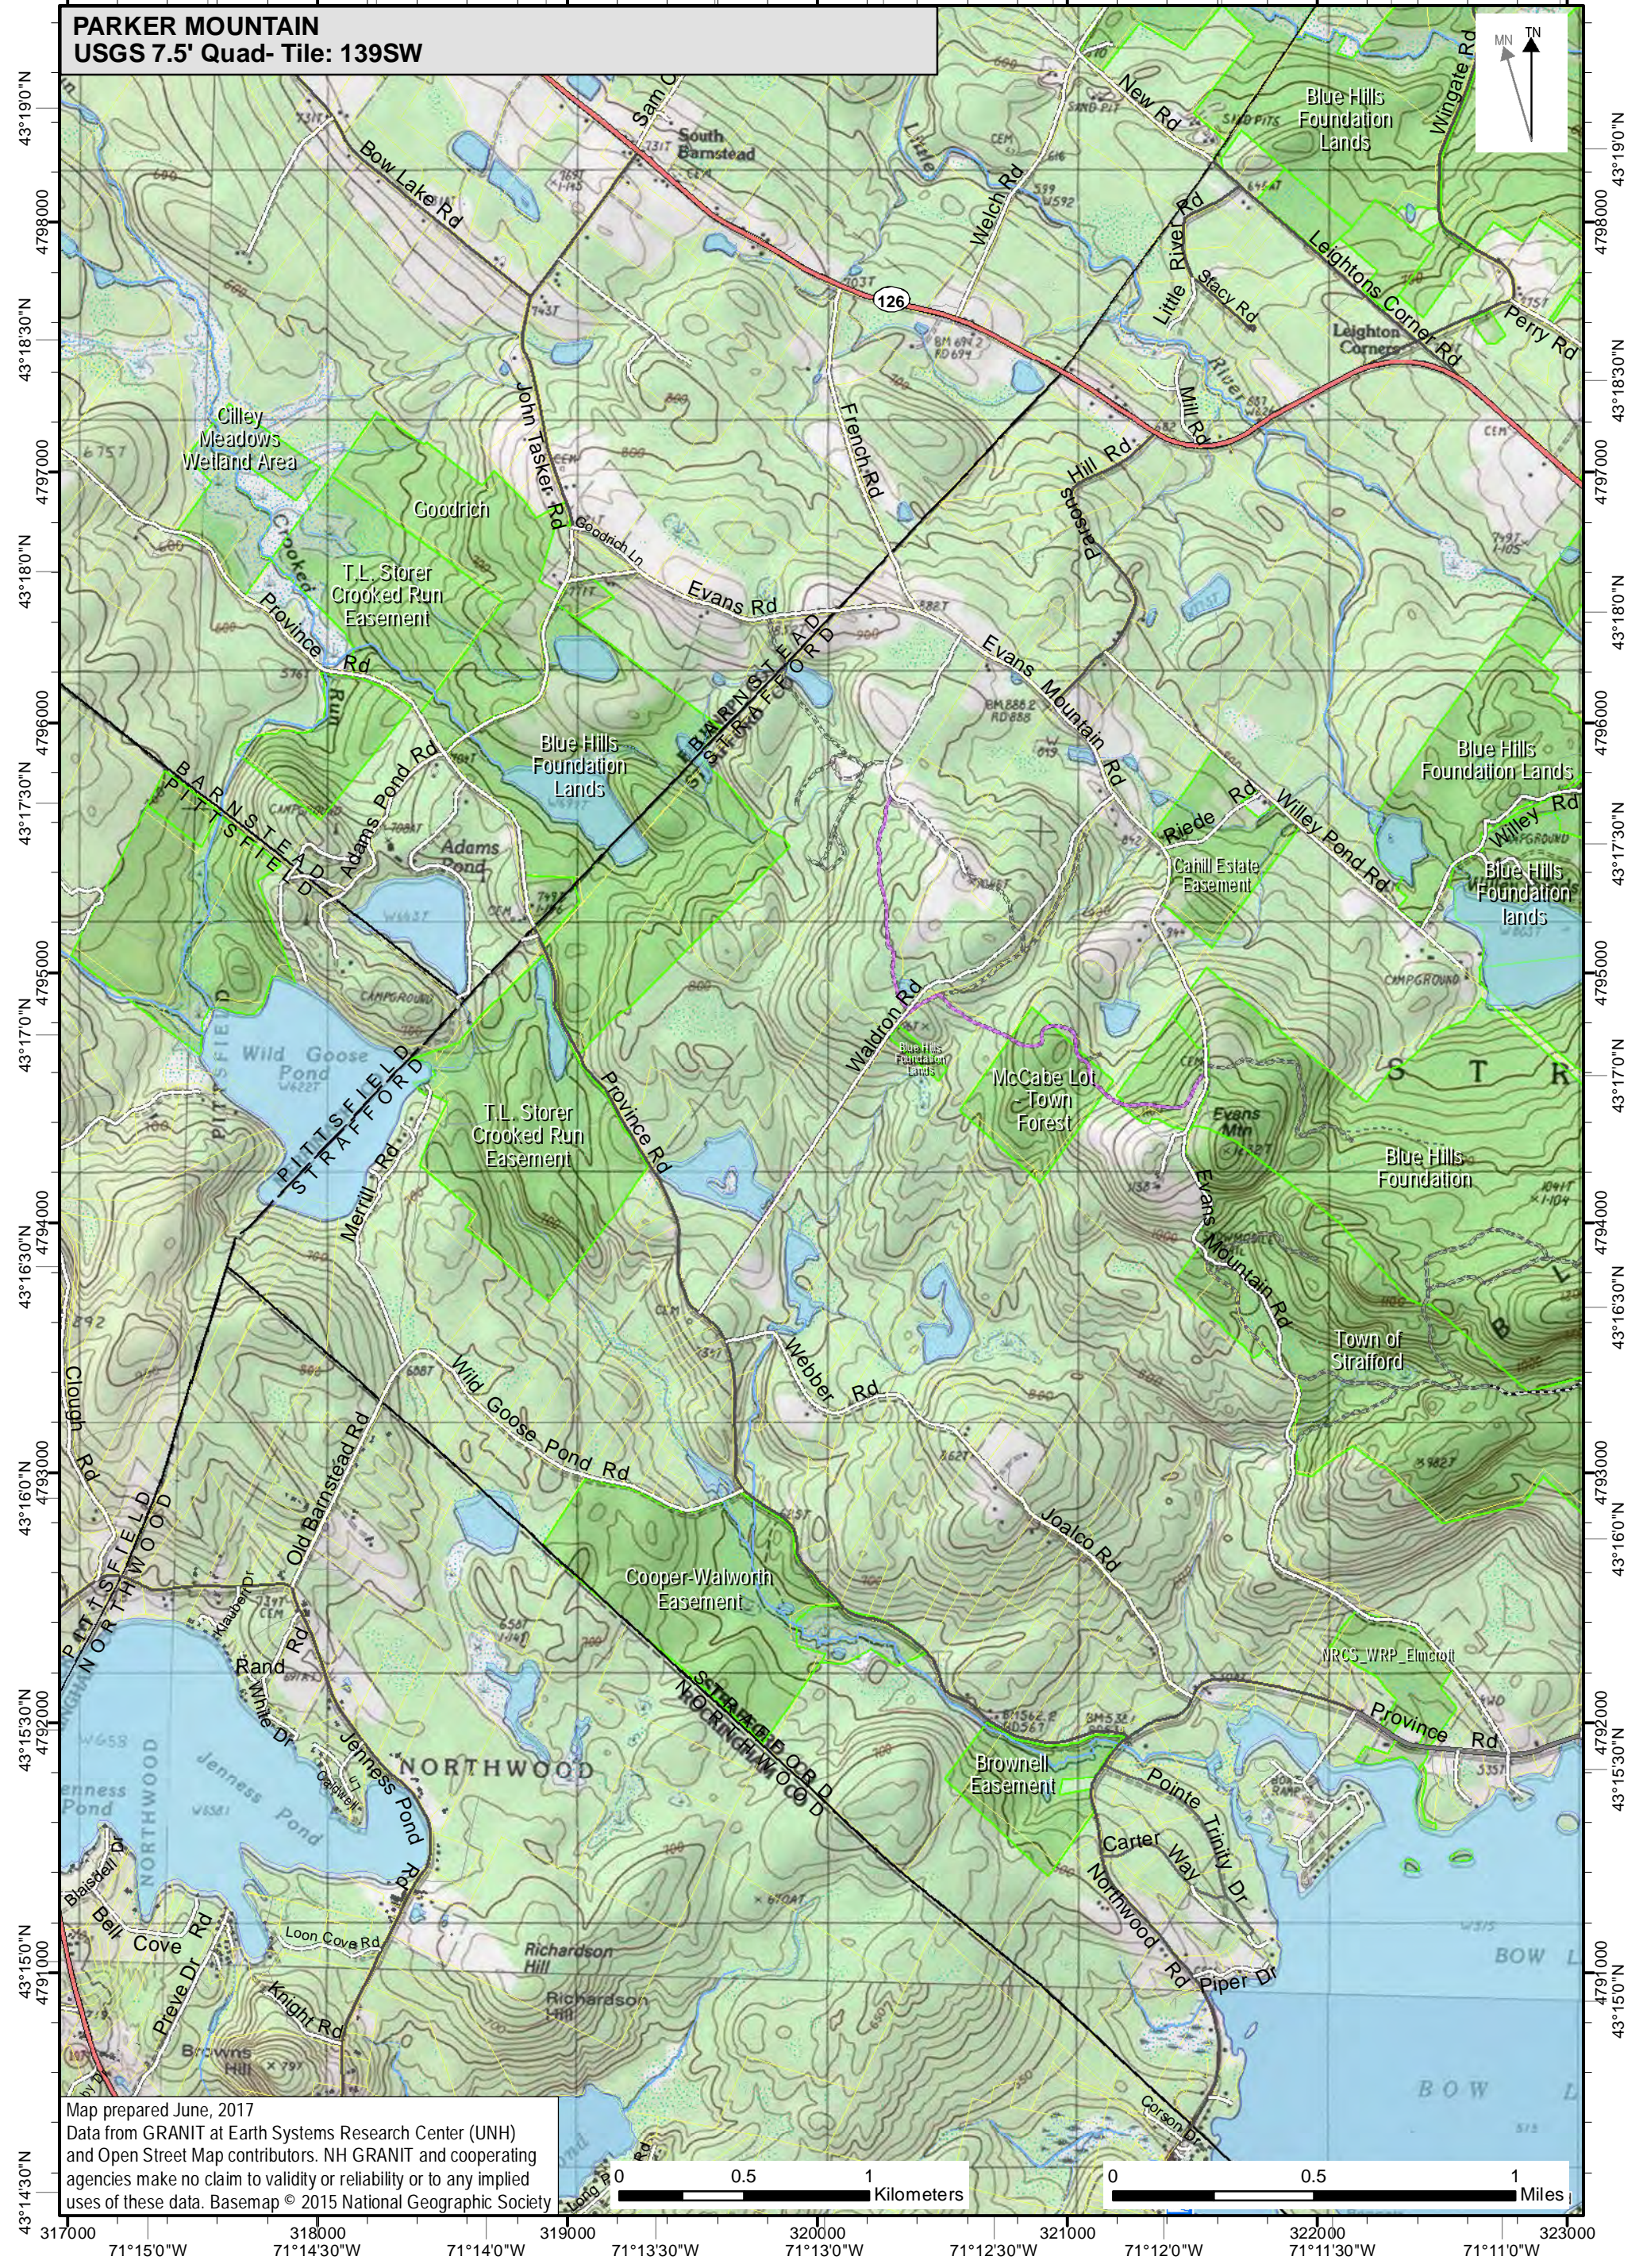

71°15'0"W 71°14'30"W 71°14'0"W 71°13'30"W 71°13'0"W 71°12'30"W 71°12'0"W 71°11'30"W 71°11'0"W

PARKER MOUNTAIN
USGS 7.5' Quad- Tile: 139SW

Map prepared June, 2017
Data from GRANIT at Earth Systems Research Center (UNH)
and Open Street Map contributors. NH GRANIT and cooperating
agencies make no claim to validity or reliability or to any implied
uses of these data. Basemap © 2015 National Geographic Society

317000 318000 319000 320000 321000 322000 323000