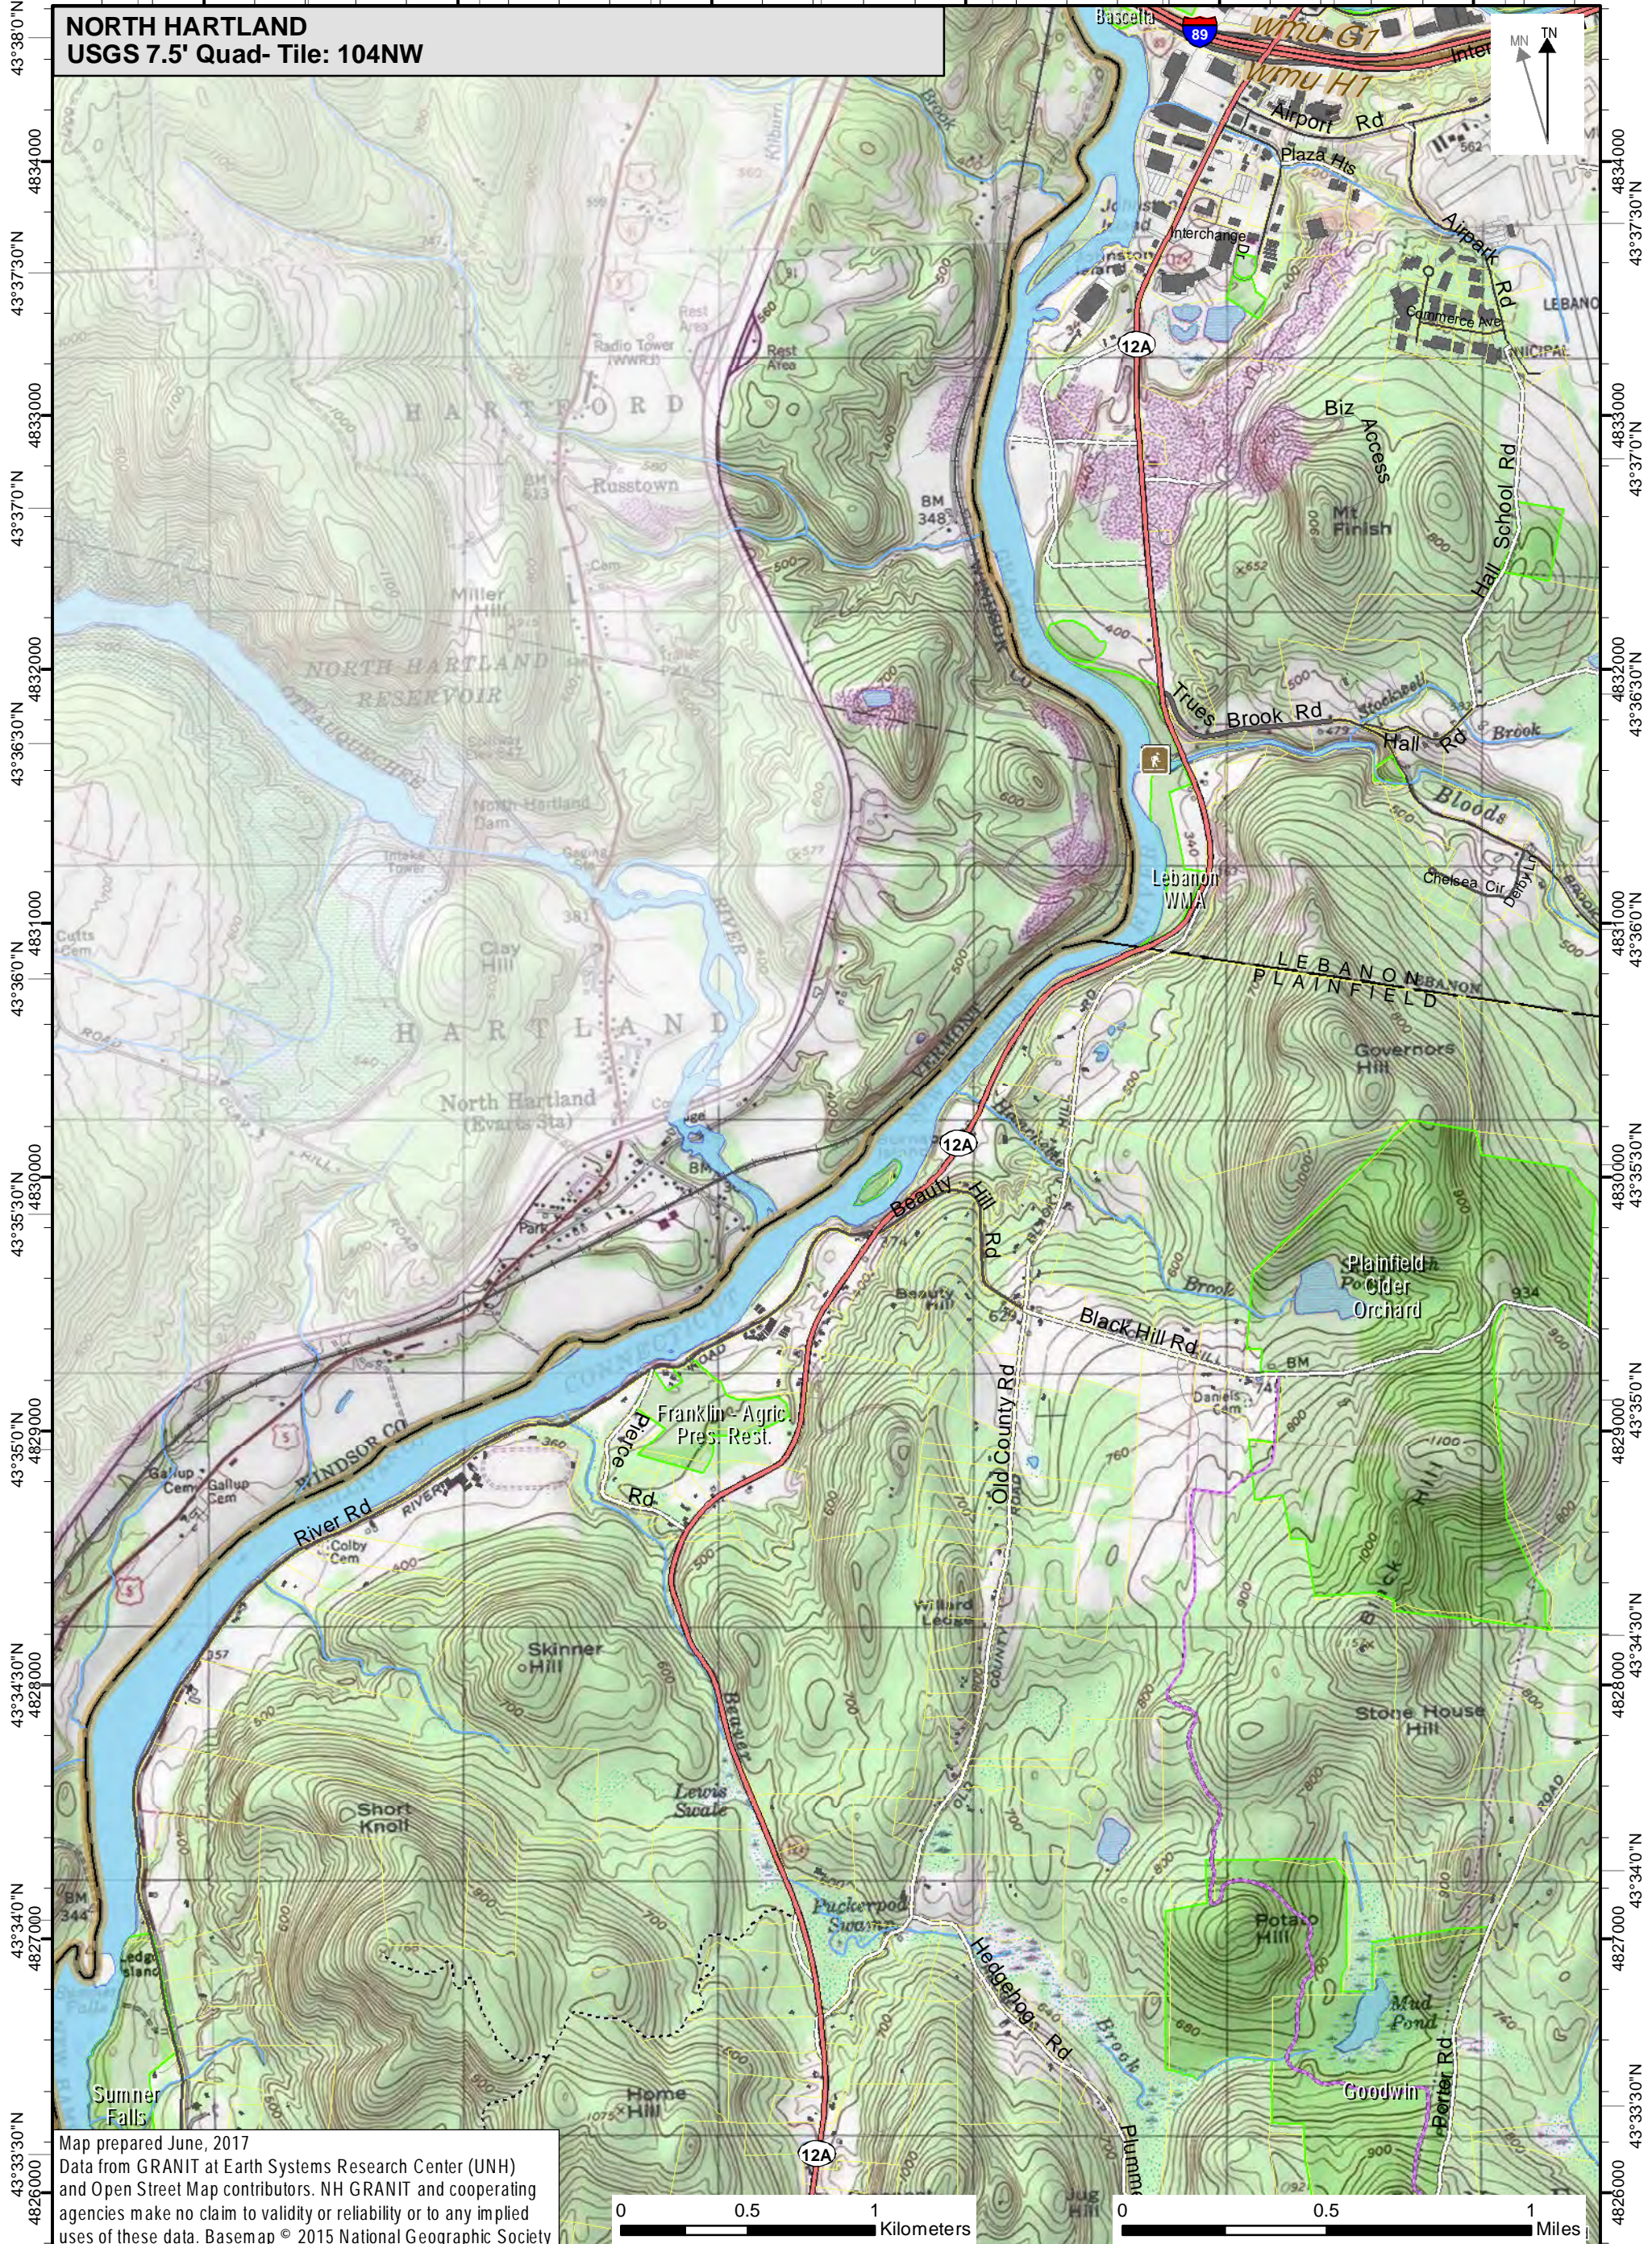

72°22'30"W 72°22'0"W 72°21'30"W 72°21'0"W 72°20'30"W 72°20'0"W 72°19'30"W 72°19'0"W 72°18'30"W

NORTH HARTLAND
USGS 7.5' Quad- Tile: 104NW

Map prepared June, 2017
Data from GRANIT at Earth Systems Research Center (UNH) and Open Street Map contributors. NH GRANIT and cooperating agencies make no claim to validity or reliability or to any implied uses of these data. Basemap © 2015 National Geographic Society

0 0.5 1 Kilometers

0 0.5 1 Miles

712000 713000 714000 715000 716000 717000 72°22'30"W 72°22'0"W 72°21'30"W 72°21'0"W 72°20'30"W 72°20'0"W 72°19'30"W 72°19'0"W 72°18'30"W