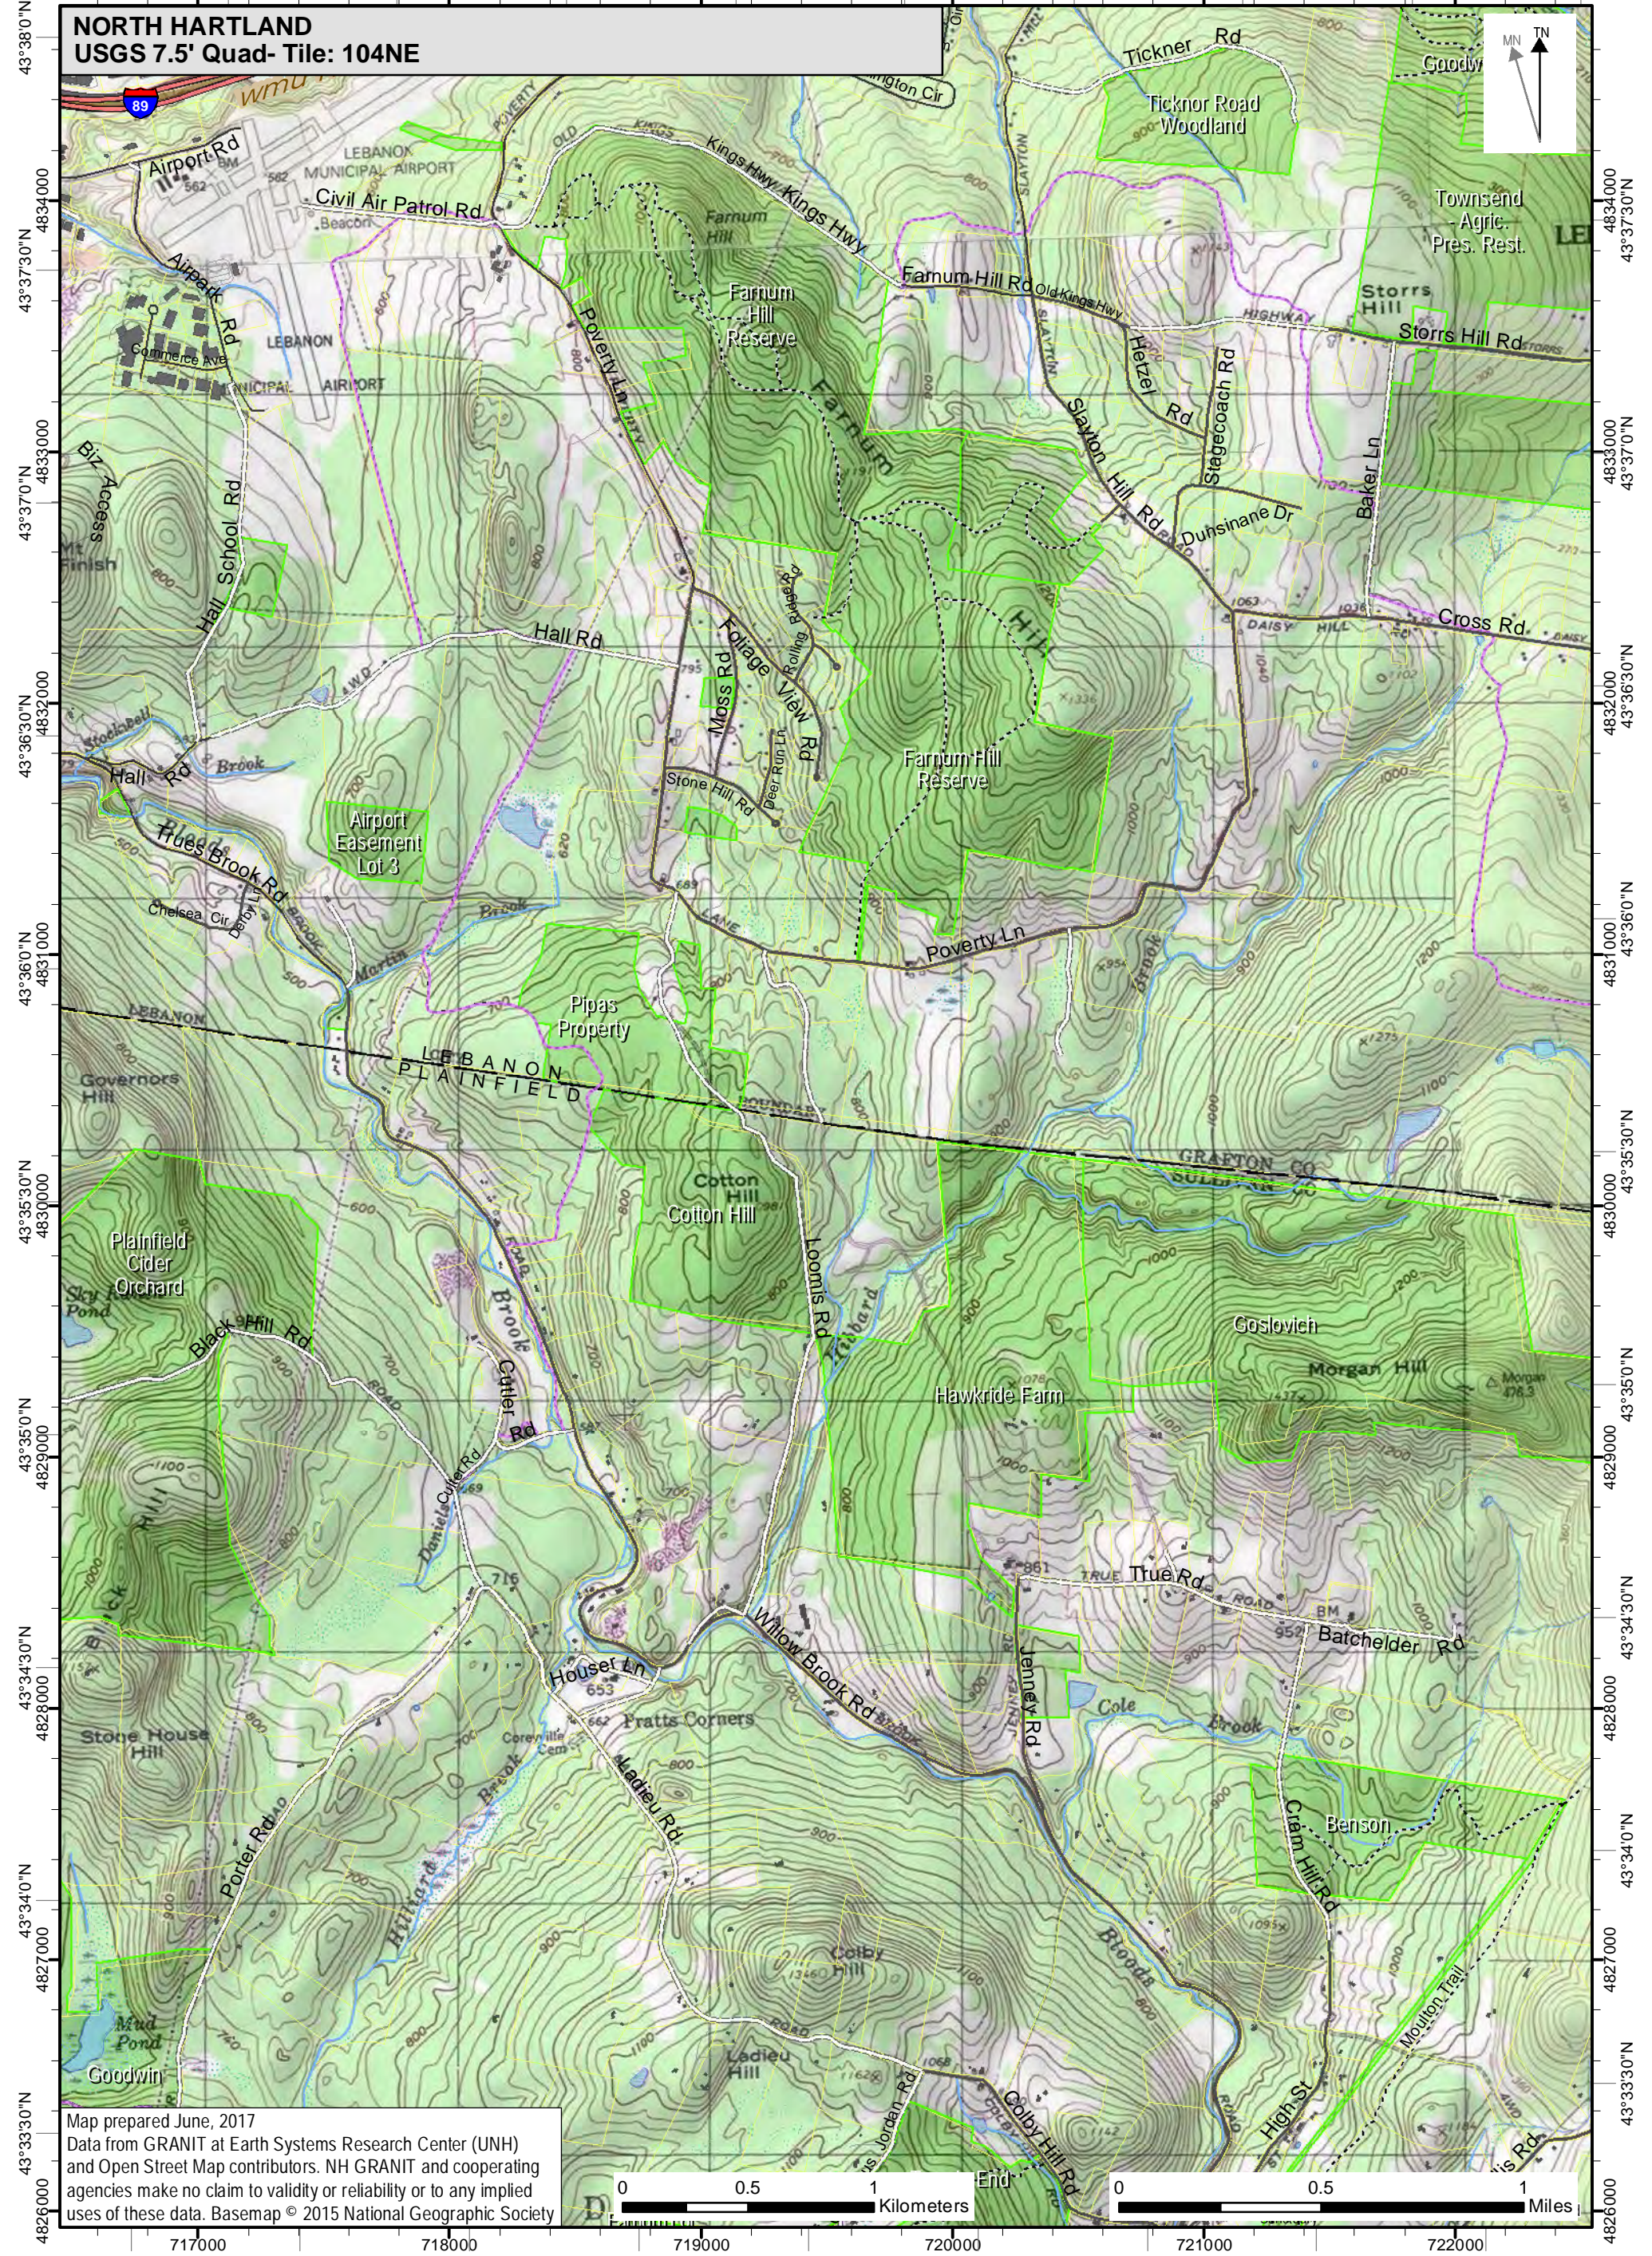

72°18'30"W 72°18'0"W 72°17'30"W 72°17'0"W 72°16'30"W 72°16'0"W 72°15'30"W 72°15'0"W 72°14'30"W

**NORTH HARTLAND**  
**USGS 7.5' Quad- Tile: 104NE**

Map prepared June, 2017  
Data from GRANIT at Earth Systems Research Center (UNH)  
and Open Street Map contributors. NH GRANIT and cooperating  
agencies make no claim to validity or reliability or to any implied  
uses of these data. Basemap © 2015 National Geographic Society

0 0.5 1 Kilometers

0 0.5 1 Miles

72°19'0"W 72°18'30"W 72°18'0"W 72°17'30"W 72°17'0"W 72°16'30"W 72°16'0"W 72°15'30"W 72°15'0"W