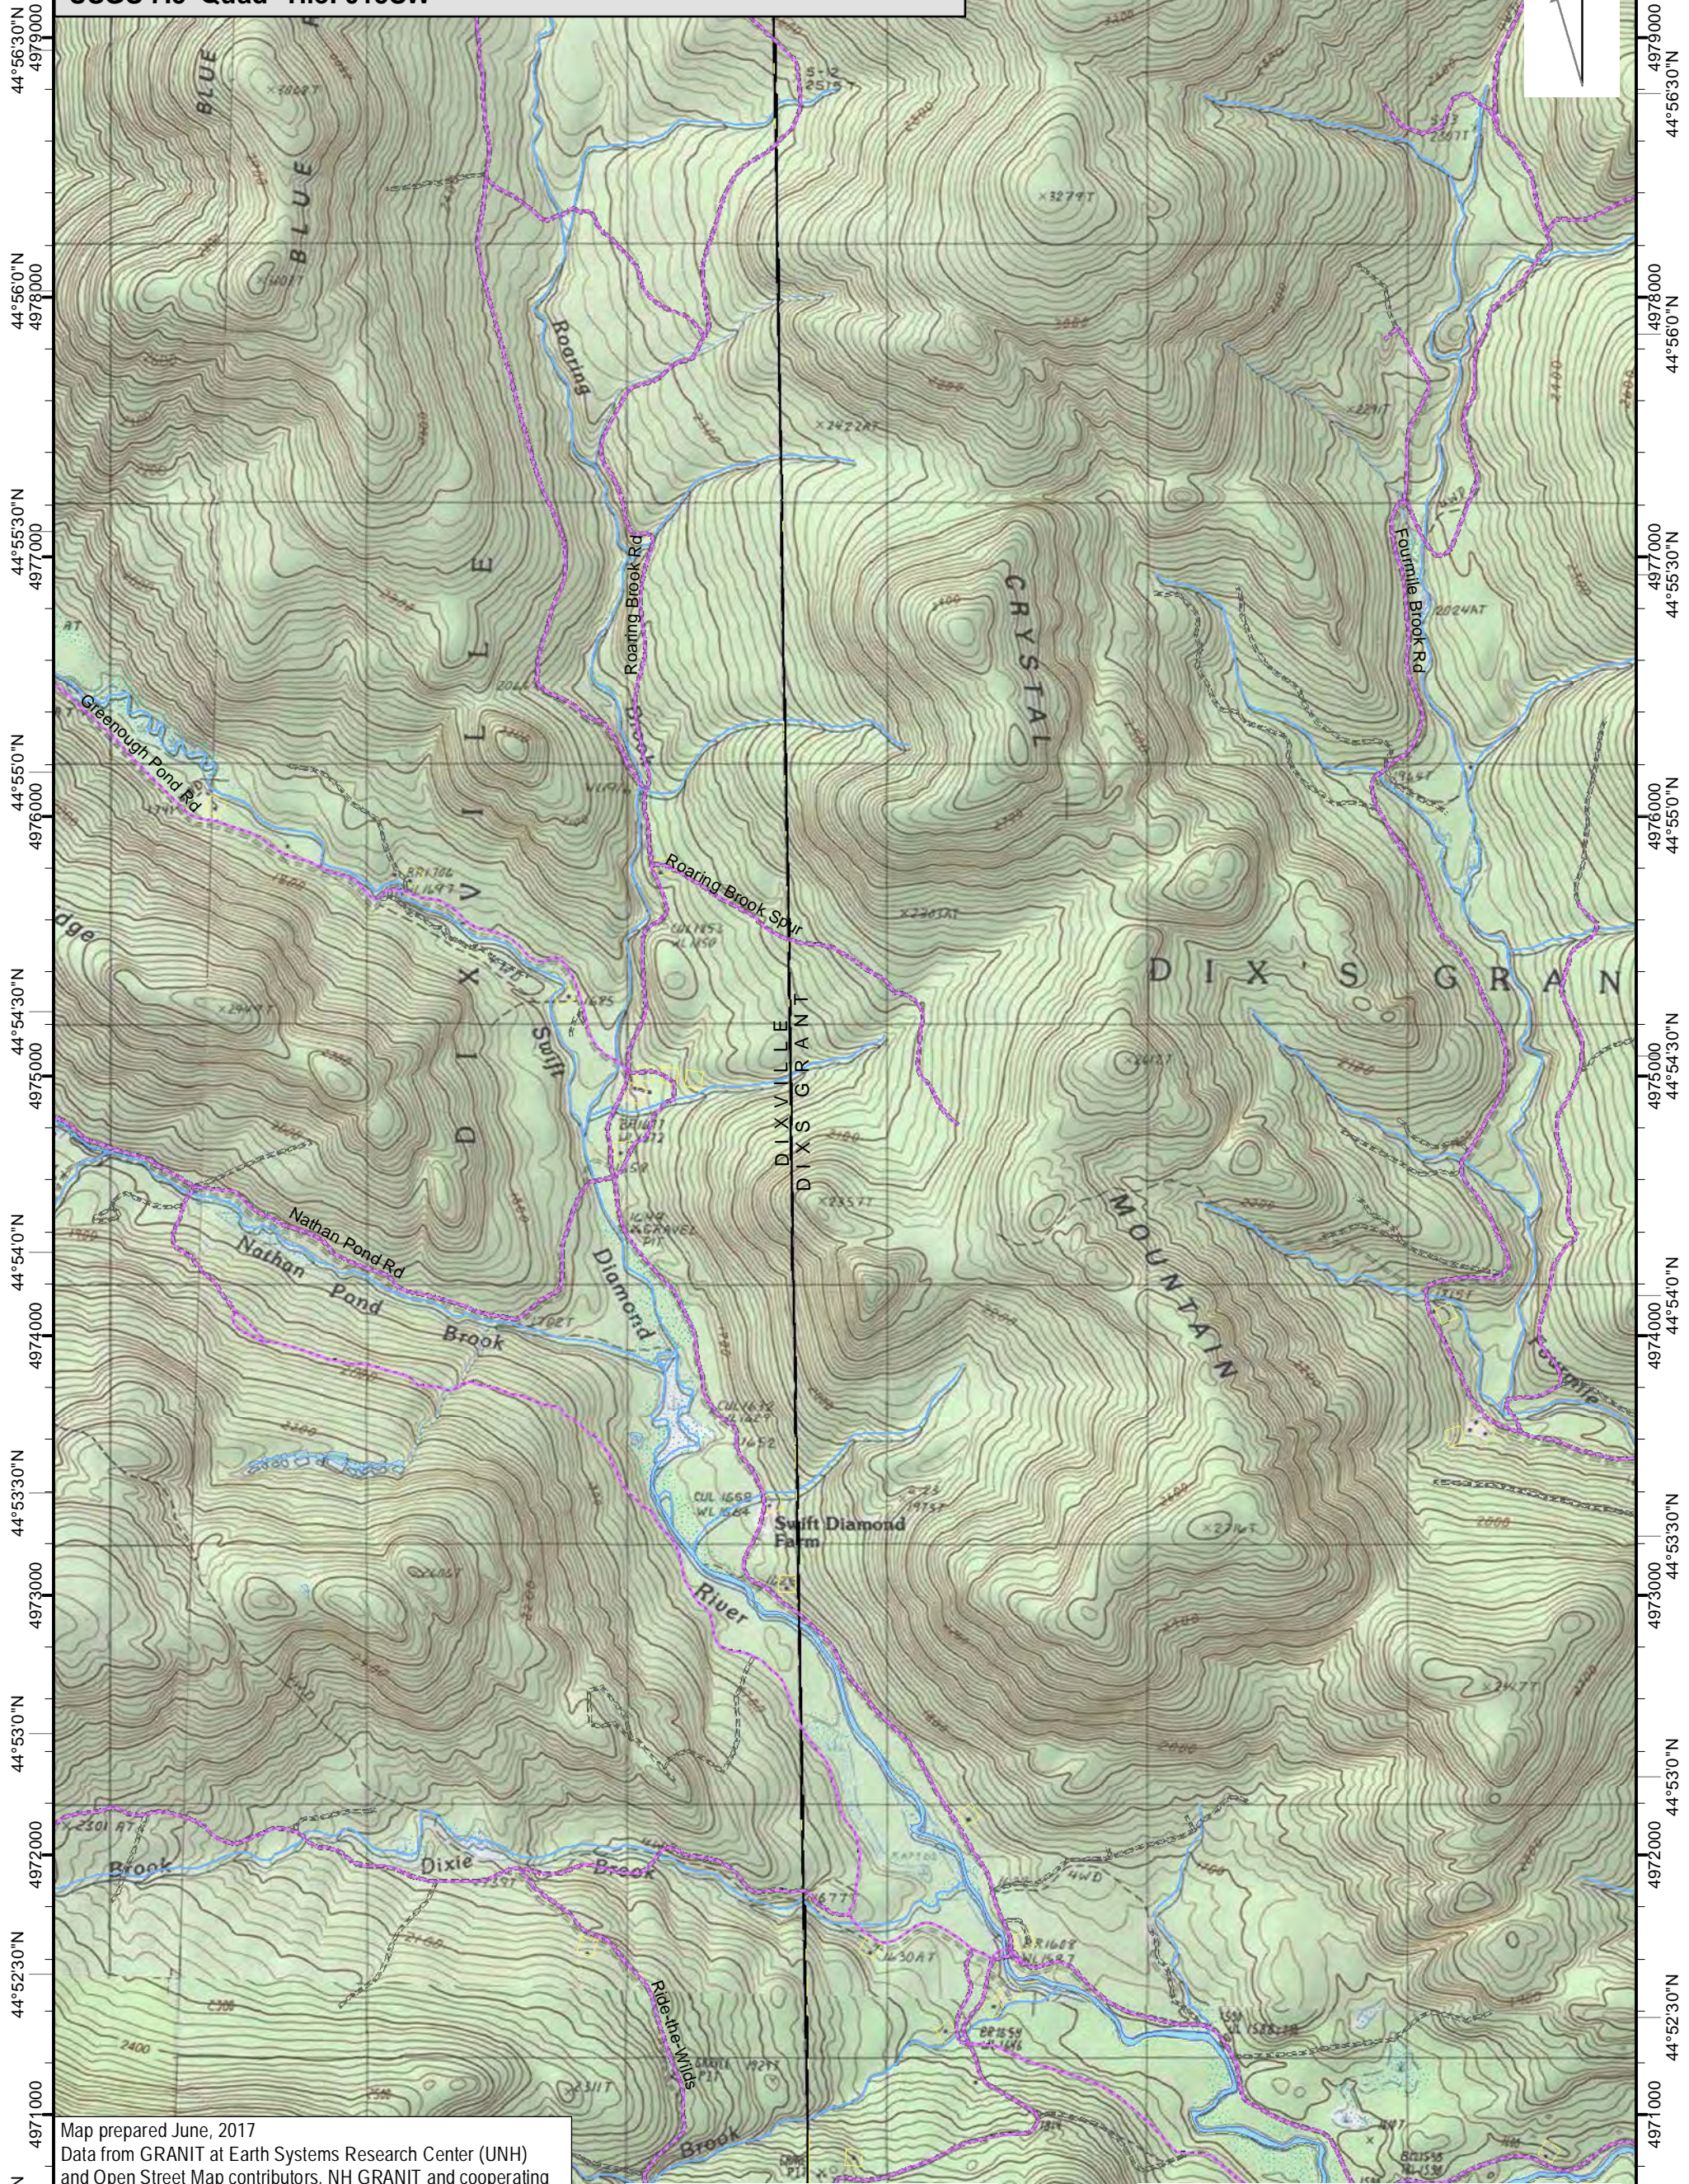

71°15'30"W 71°15'0"W 71°14'30"W 71°14'0"W 71°13'30"W 71°13'0"W 71°12'30"W 71°12'0"W 71°11'30"W 71°11'0"W

MOUNT PISGAH
USGS 7.5' Quad- Tile: 015SW

Map prepared June, 2017
Data from GRANIT at Earth Systems Research Center (UNH) and Open Street Map contributors. NH GRANIT and cooperating agencies make no claim to validity or reliability or to any implied uses of these data. Basemap © 2015 National Geographic Society

0 0.5 1 Kilometers

0 0.5 1 Miles

71°15'0"W 71°14'30"W 71°14'0"W 71°13'30"W 71°13'0"W 71°12'30"W 71°12'0"W 71°11'30"W 71°11'0"W