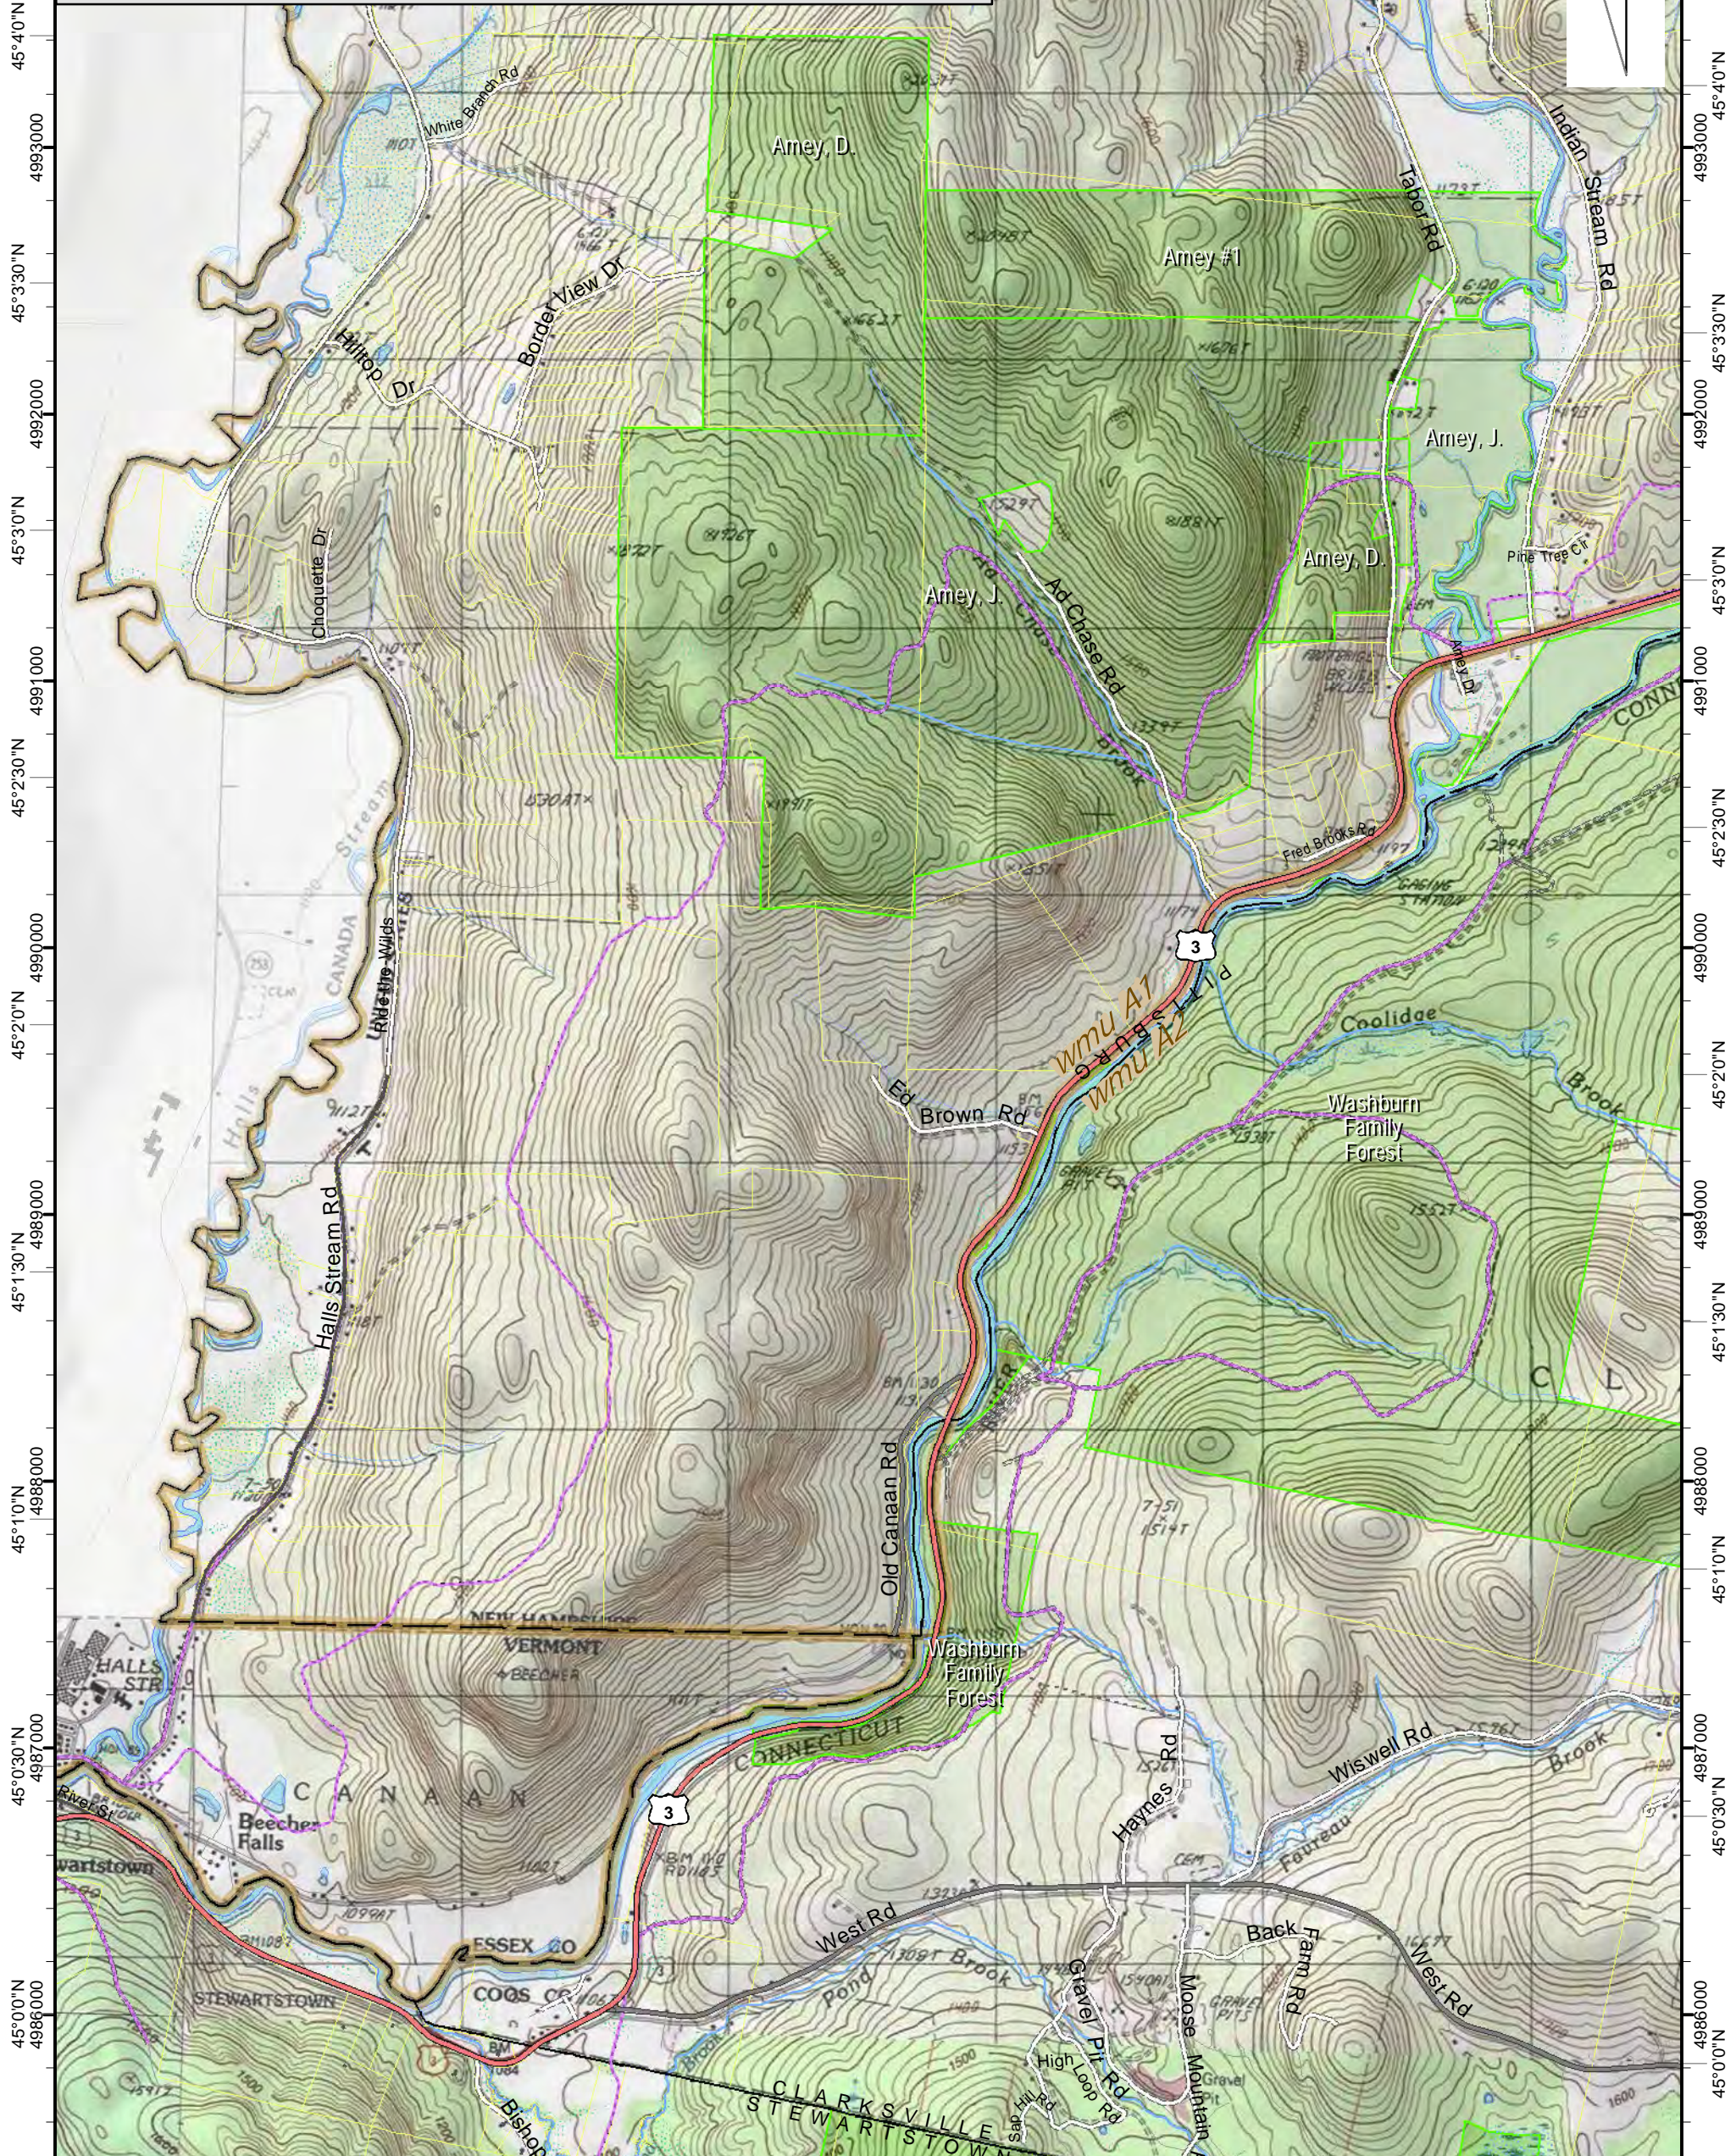

71°30'30"W 71°30'0"W 71°29'30"W 71°29'0"W 71°28'30"W 71°28'0"W 71°27'30"W 71°27'0"W 71°26'30"W 71°26'0"W

303000 304000 305000 306000 307000 308000

PITTSBURG
USGS 7.5' Quad- Tile: 008SW

45°40'0"N
45°33'0"N
45°30'0"N
45°23'0"N
45°20'0"N
45°13'0"N
45°10'0"N
45°03'0"N
44°59'30"N

4993000
4992000
4991000
4990000
4989000
4988000
4987000
4986000
4985000

Map prepared June, 2017
Data from GRANIT at Earth Systems Research Center (UNH)
and Open Street Map contributors. NH GRANIT and cooperating
agencies make no claim to validity or reliability or to any implied
uses of these data. Basemap © 2015 National Geographic Society

303000 304000 305000 306000 307000 308000

71°30'0"W 71°29'30"W 71°29'0"W 71°28'30"W 71°28'0"W 71°27'30"W 71°27'0"W 71°26'30"W 71°26'0"W