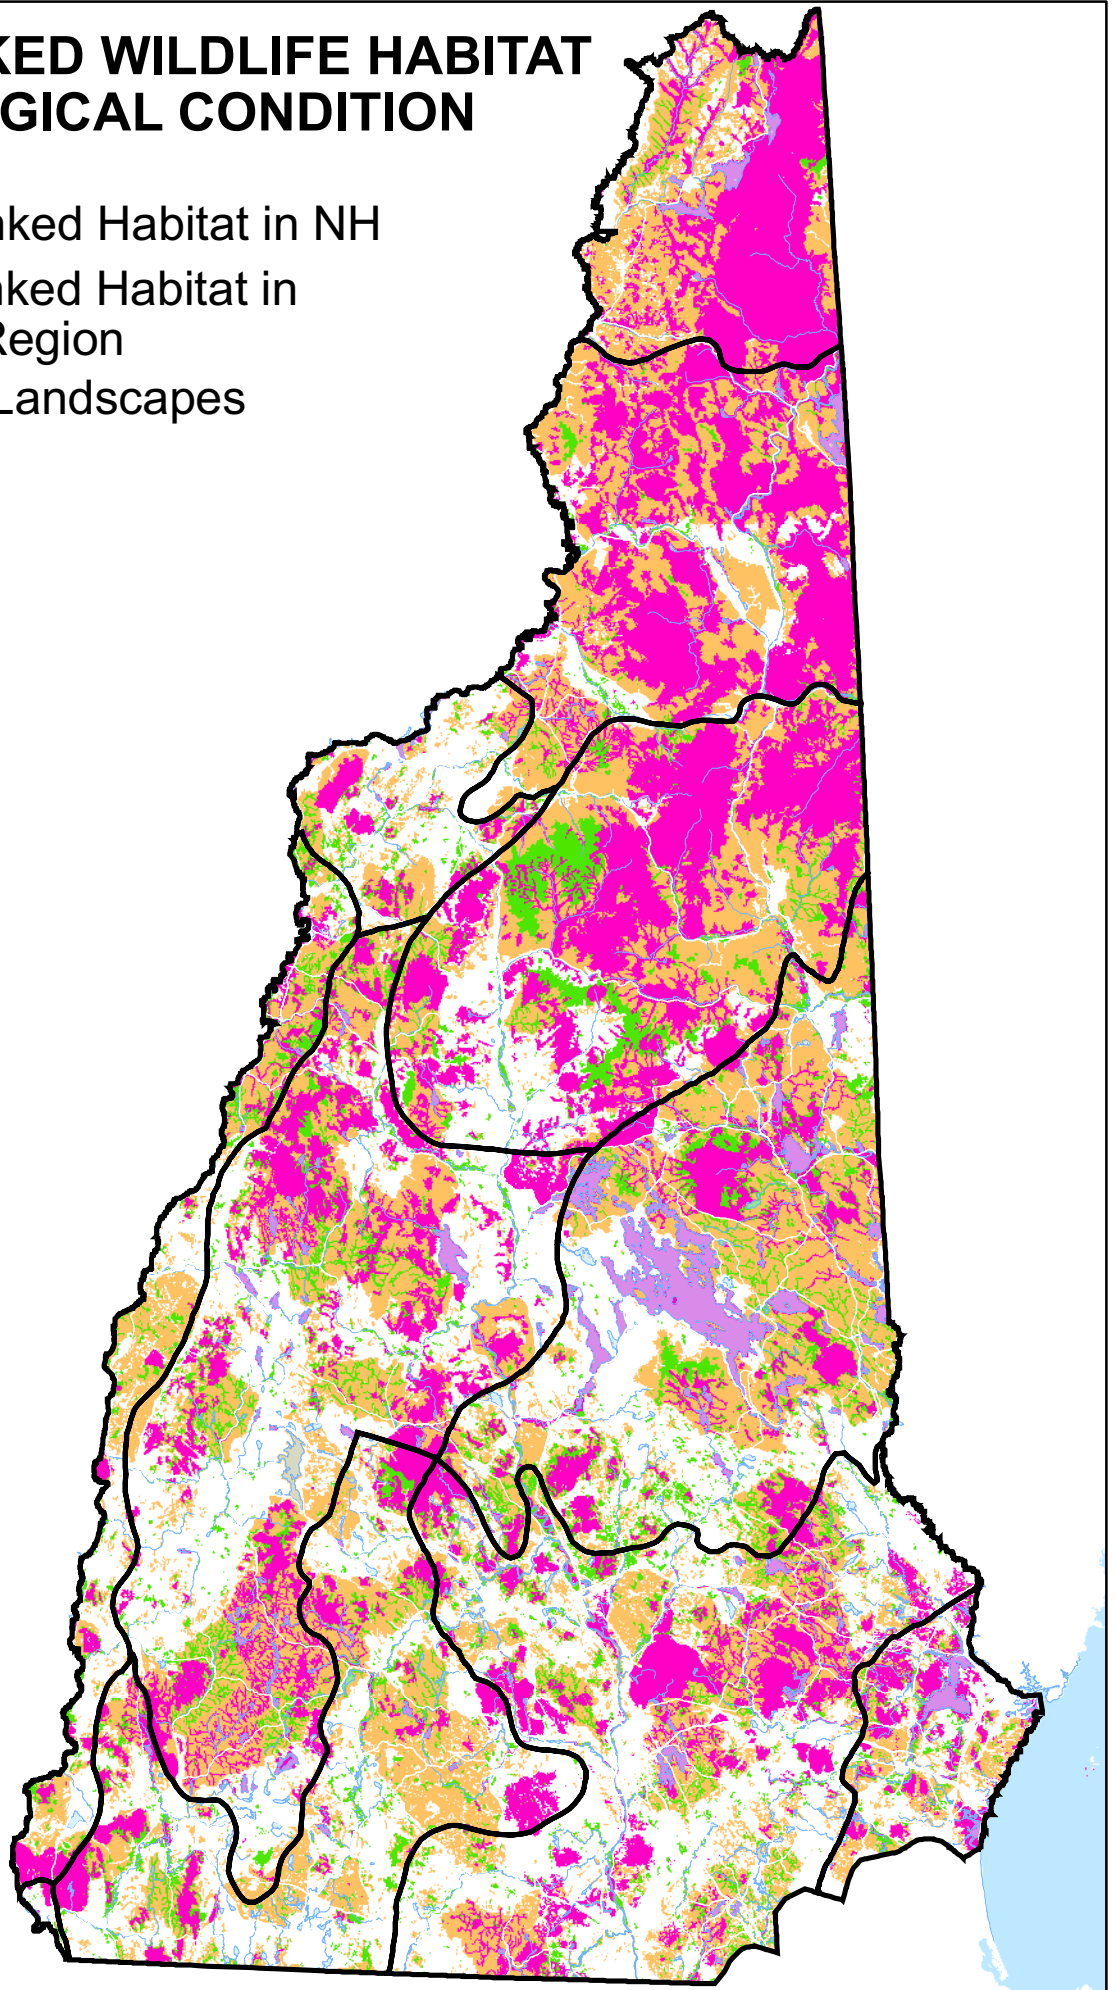

HIGHEST RANKED WILDLIFE HABITAT BY ECOLOGICAL CONDITION

-  Highest Ranked Habitat in NH
-  Highest Ranked Habitat in Biological Region
-  Supporting Landscapes

NEW HAMPSHIRE
Wildlife Action
Plan

0 10 20
Miles